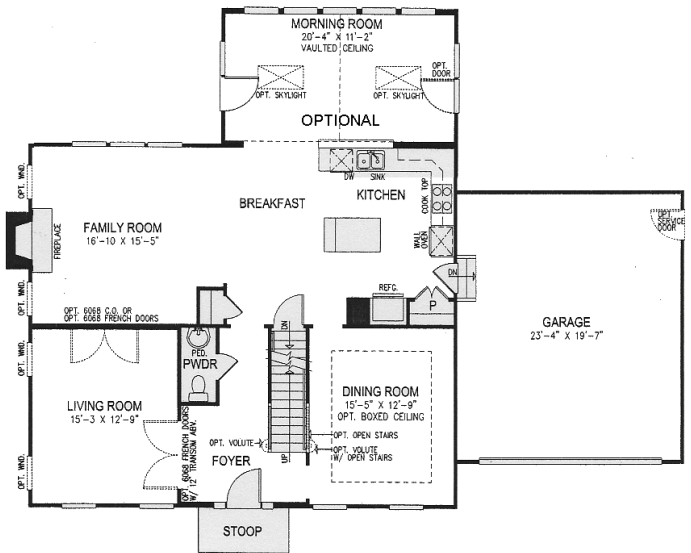

THE
**BERKELEY
 MANOR**

FIRST FLOOR PLAN

SECOND FLOOR PLAN

The Berkeley Manor: 2799-3150 Sq Ft

This floorplan is an artist rendering as is for illustrative purposes only.