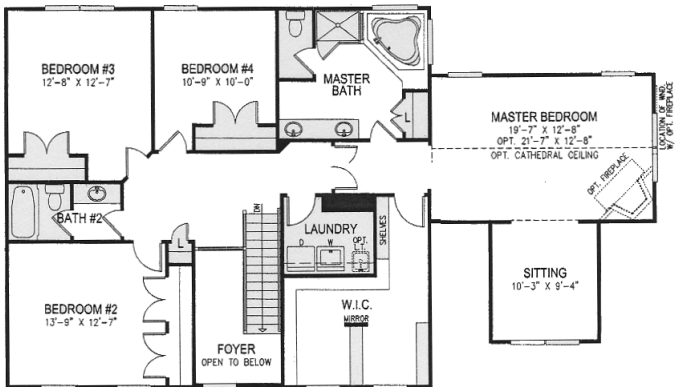

THE
**BERKELEY
 MANOR**

FIRST FLOOR PLAN

SECOND FLOOR PLAN

The Berkeley Manor: 2799-3150 Sq Ft

This floorplan is an artist rendering as is for illustrative purposes only.