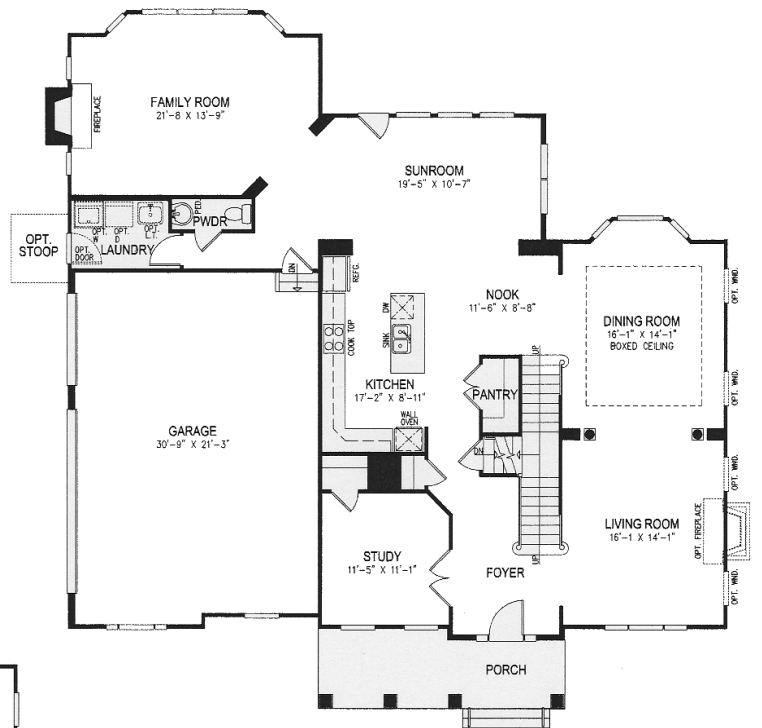

THE
REMINGTON

FIRST FLOOR PLAN

SECOND FLOOR PLAN

The Remington: 4061 Sq Ft

This floorplan is an artist rendering as is for illustrative purposes only.