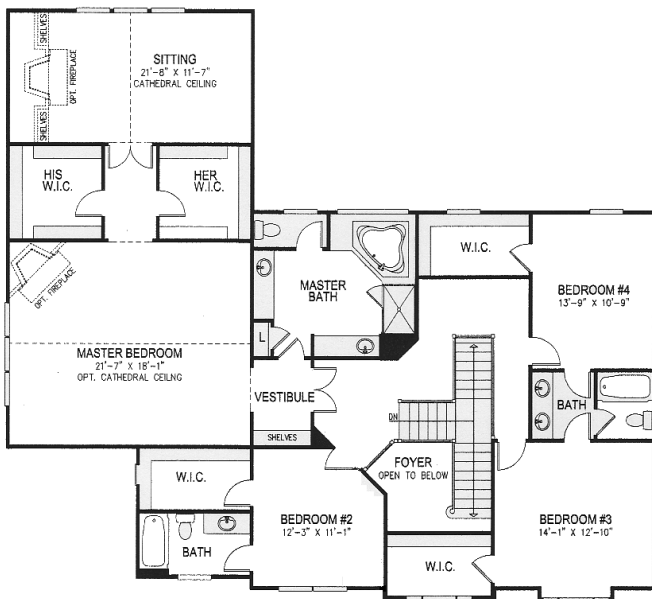

THE
REMINGTON

FIRST FLOOR PLAN

SECOND FLOOR PLAN

The Remington: 4061 Sq Ft

This floorplan is an artist rendering as is for illustrative purposes only.