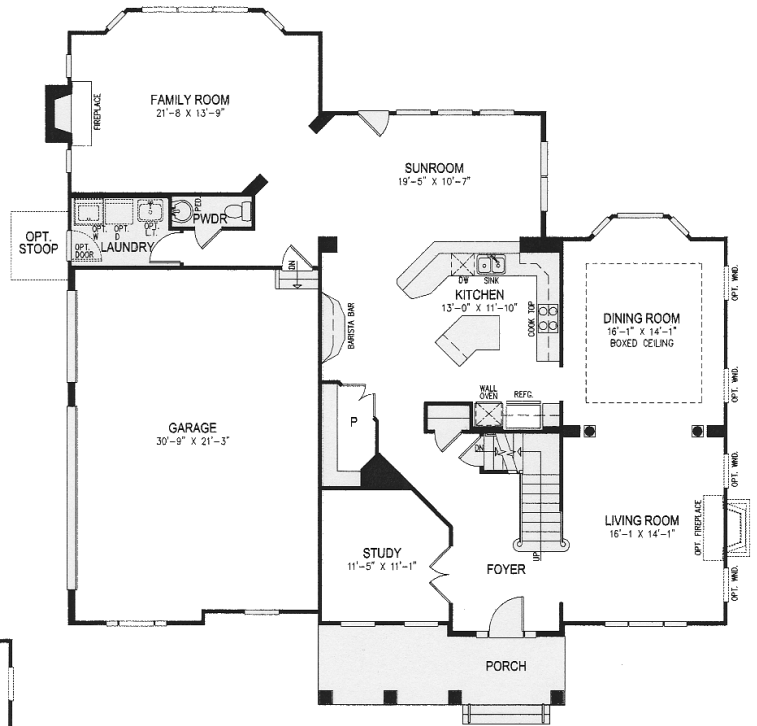

THE  
REMINGTON

FIRST FLOOR PLAN

SECOND FLOOR PLAN

The Remington: 4061 Sq Ft

This floorplan is an artist rendering as is for illustrative purposes only.