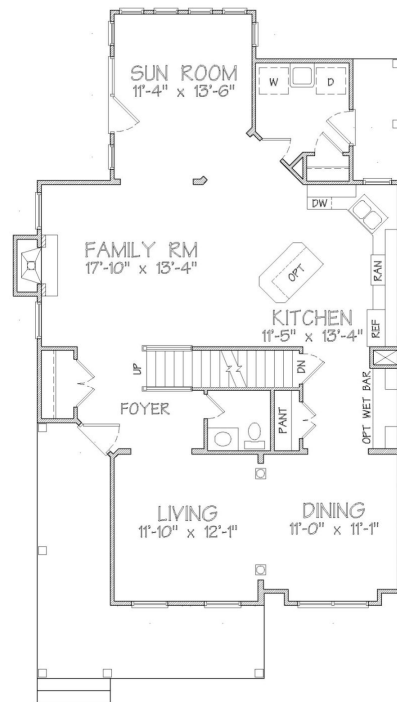

Upper Level - 1200 sq ft

Lower Level - 1208 sq ft

Essex House: 1940-2380 Sq Ft

This floorplan is an artist rendering as is for illustrative purposes only.