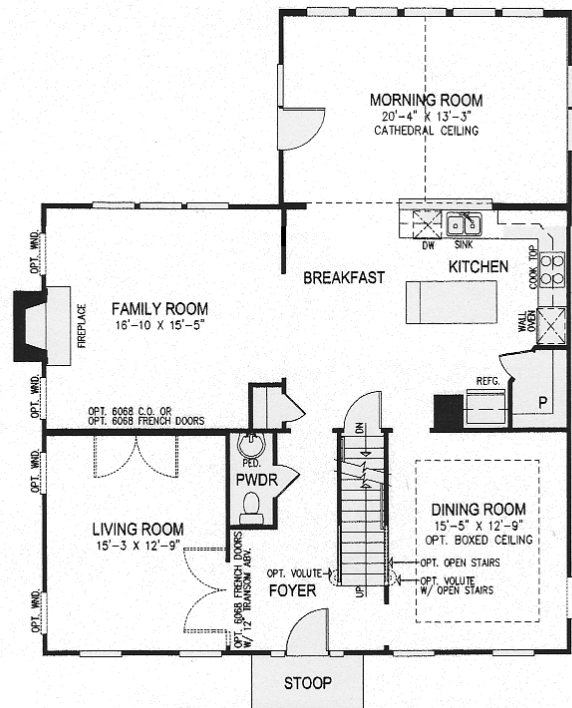

SECOND FLOOR PLAN

Chatham House: 2480-3026 Sq Ft

This floorplan is an artist rendering as is for illustrative purposes only.